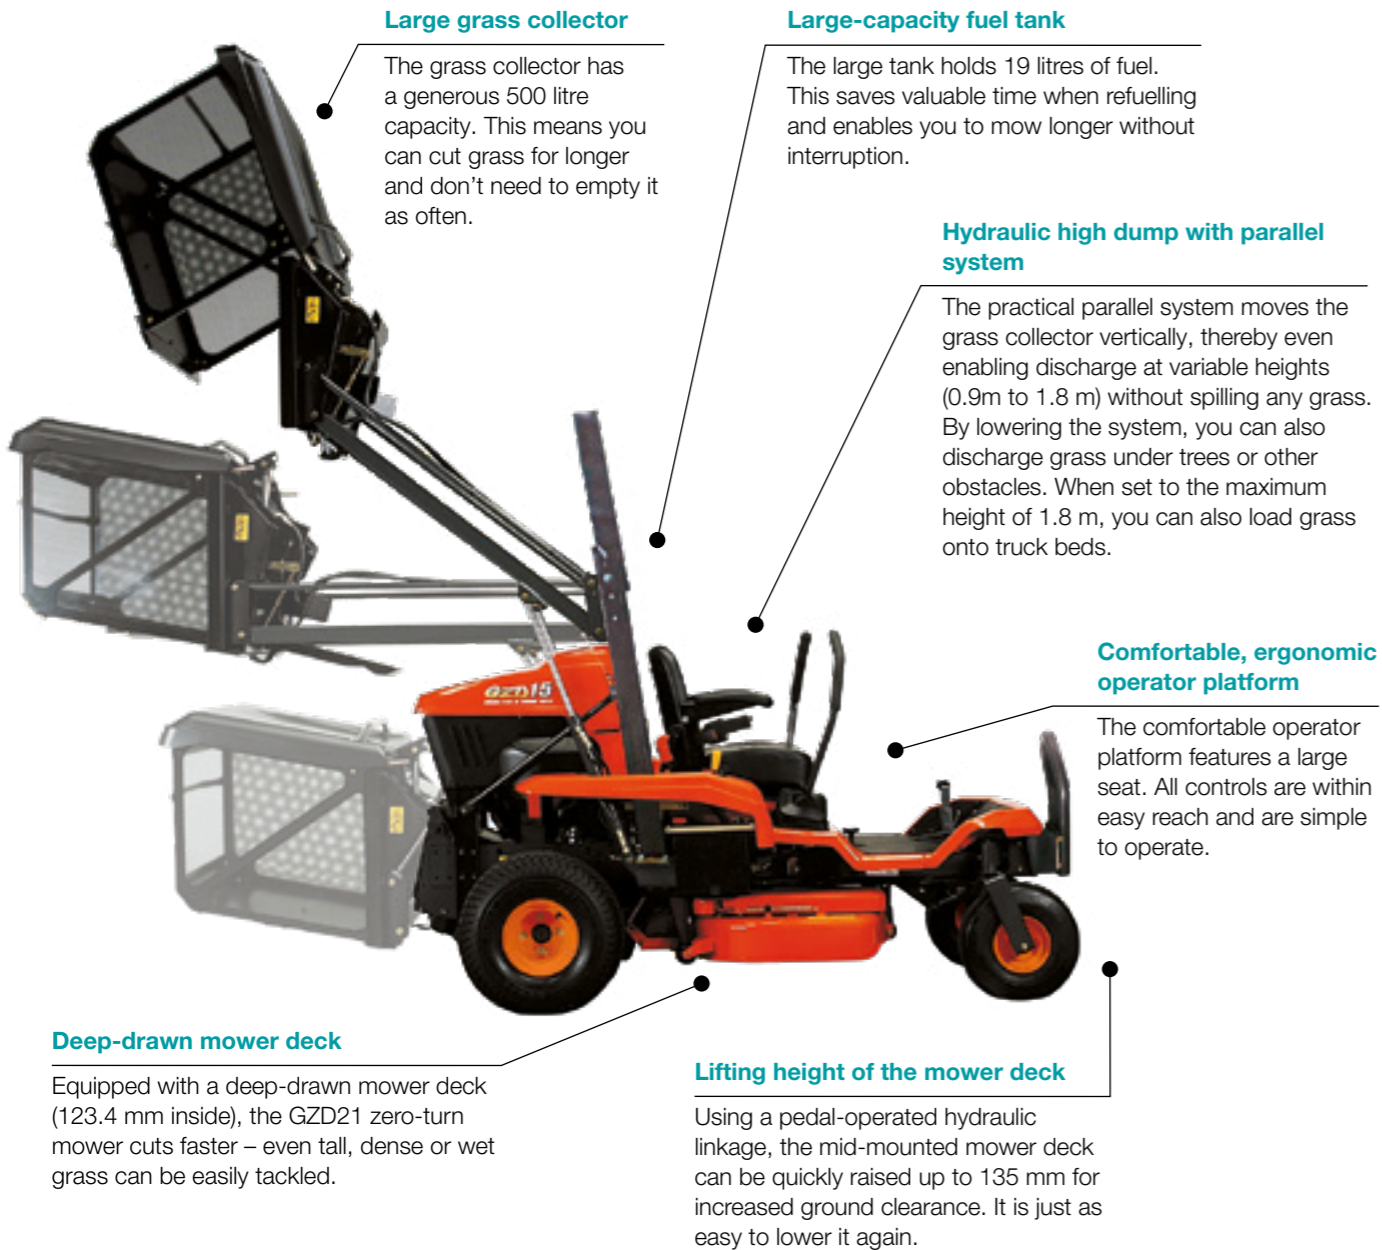

For Earth, For Life
Kubota

GZD

**KUBOTA
GZD-SERIES**

GZD21-HD

Performance and results in perfect harmony

Thanks to their excellent manoeuvrability, GZD-Series mowers meet the needs of both experienced and novice mowing specialists. These zero-turn diesel mowers combine exceptional manoeuvrability with an extremely efficient direct grass collection system with low or high discharge.

Large grass collector

The grass collector has a generous 500 litre capacity. This means you can cut grass for longer and don't need to empty it as often.

Large-capacity fuel tank

The large tank holds 19 litres of fuel. This saves valuable time when refuelling and enables you to mow longer without interruption.

Hydraulic high dump with parallel system

The practical parallel system moves the grass collector vertically, thereby even enabling discharge at variable heights (0.9m to 1.8 m) without spilling any grass. By lowering the system, you can also discharge grass under trees or other obstacles. When set to the maximum height of 1.8 m, you can also load grass onto truck beds.

Comfortable, ergonomic operator platform

The comfortable operator platform features a large seat. All controls are within easy reach and are simple to operate.

Deep-drawn mower deck

Equipped with a deep-drawn mower deck (123.4 mm inside), the GZD21 zero-turn mower cuts faster – even tall, dense or wet grass can be easily tackled.